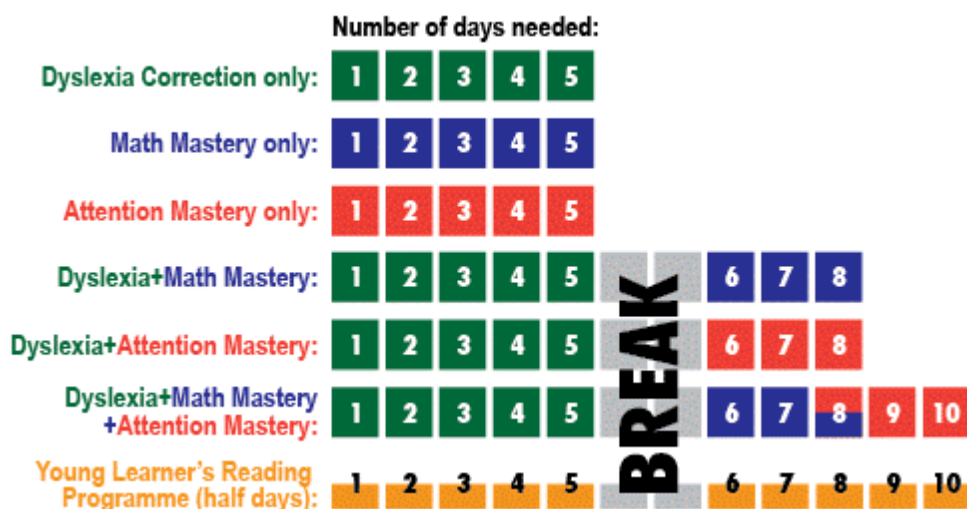

Dear Parent.

Below is a table that shows how many days are required for the different Davis Programmes.

This table only serves as a guide-line.

The fee structure is as follows:

Programmes Provided by Licenced Facilitator	Total hours/ days	Hours per day	Approximate cost
Davis Assessment	2-3 hours		R 1 200.00
Davis Dyslexia Correction Programme only	30 hours. 5 days	6 hours	R 18 000.00
Davis Maths Mastery Programme only	30 hours. 5 days	6 hours	R 18 000.00
Davis Attention Mastery Programme only	30 hours. 5 days	6 hours	R 18 000.00
Additional day for Dyspraxia or Dysgraphia	Hourly fee		R 600.00
Davis Dyslexia Correction Programme and Davis Maths Mastery Programme	48 hours. 8 days	6 hours	R 28 800.00
Davis Dyslexia Correction Programme and Davis Attention Mastery Programme	48 hours. 8 days	6 hours	R 28 800.00
Davis Young Learners Programme	30+ hours. 10+ days	3 – 4 hours	Calculated at hourly rate.